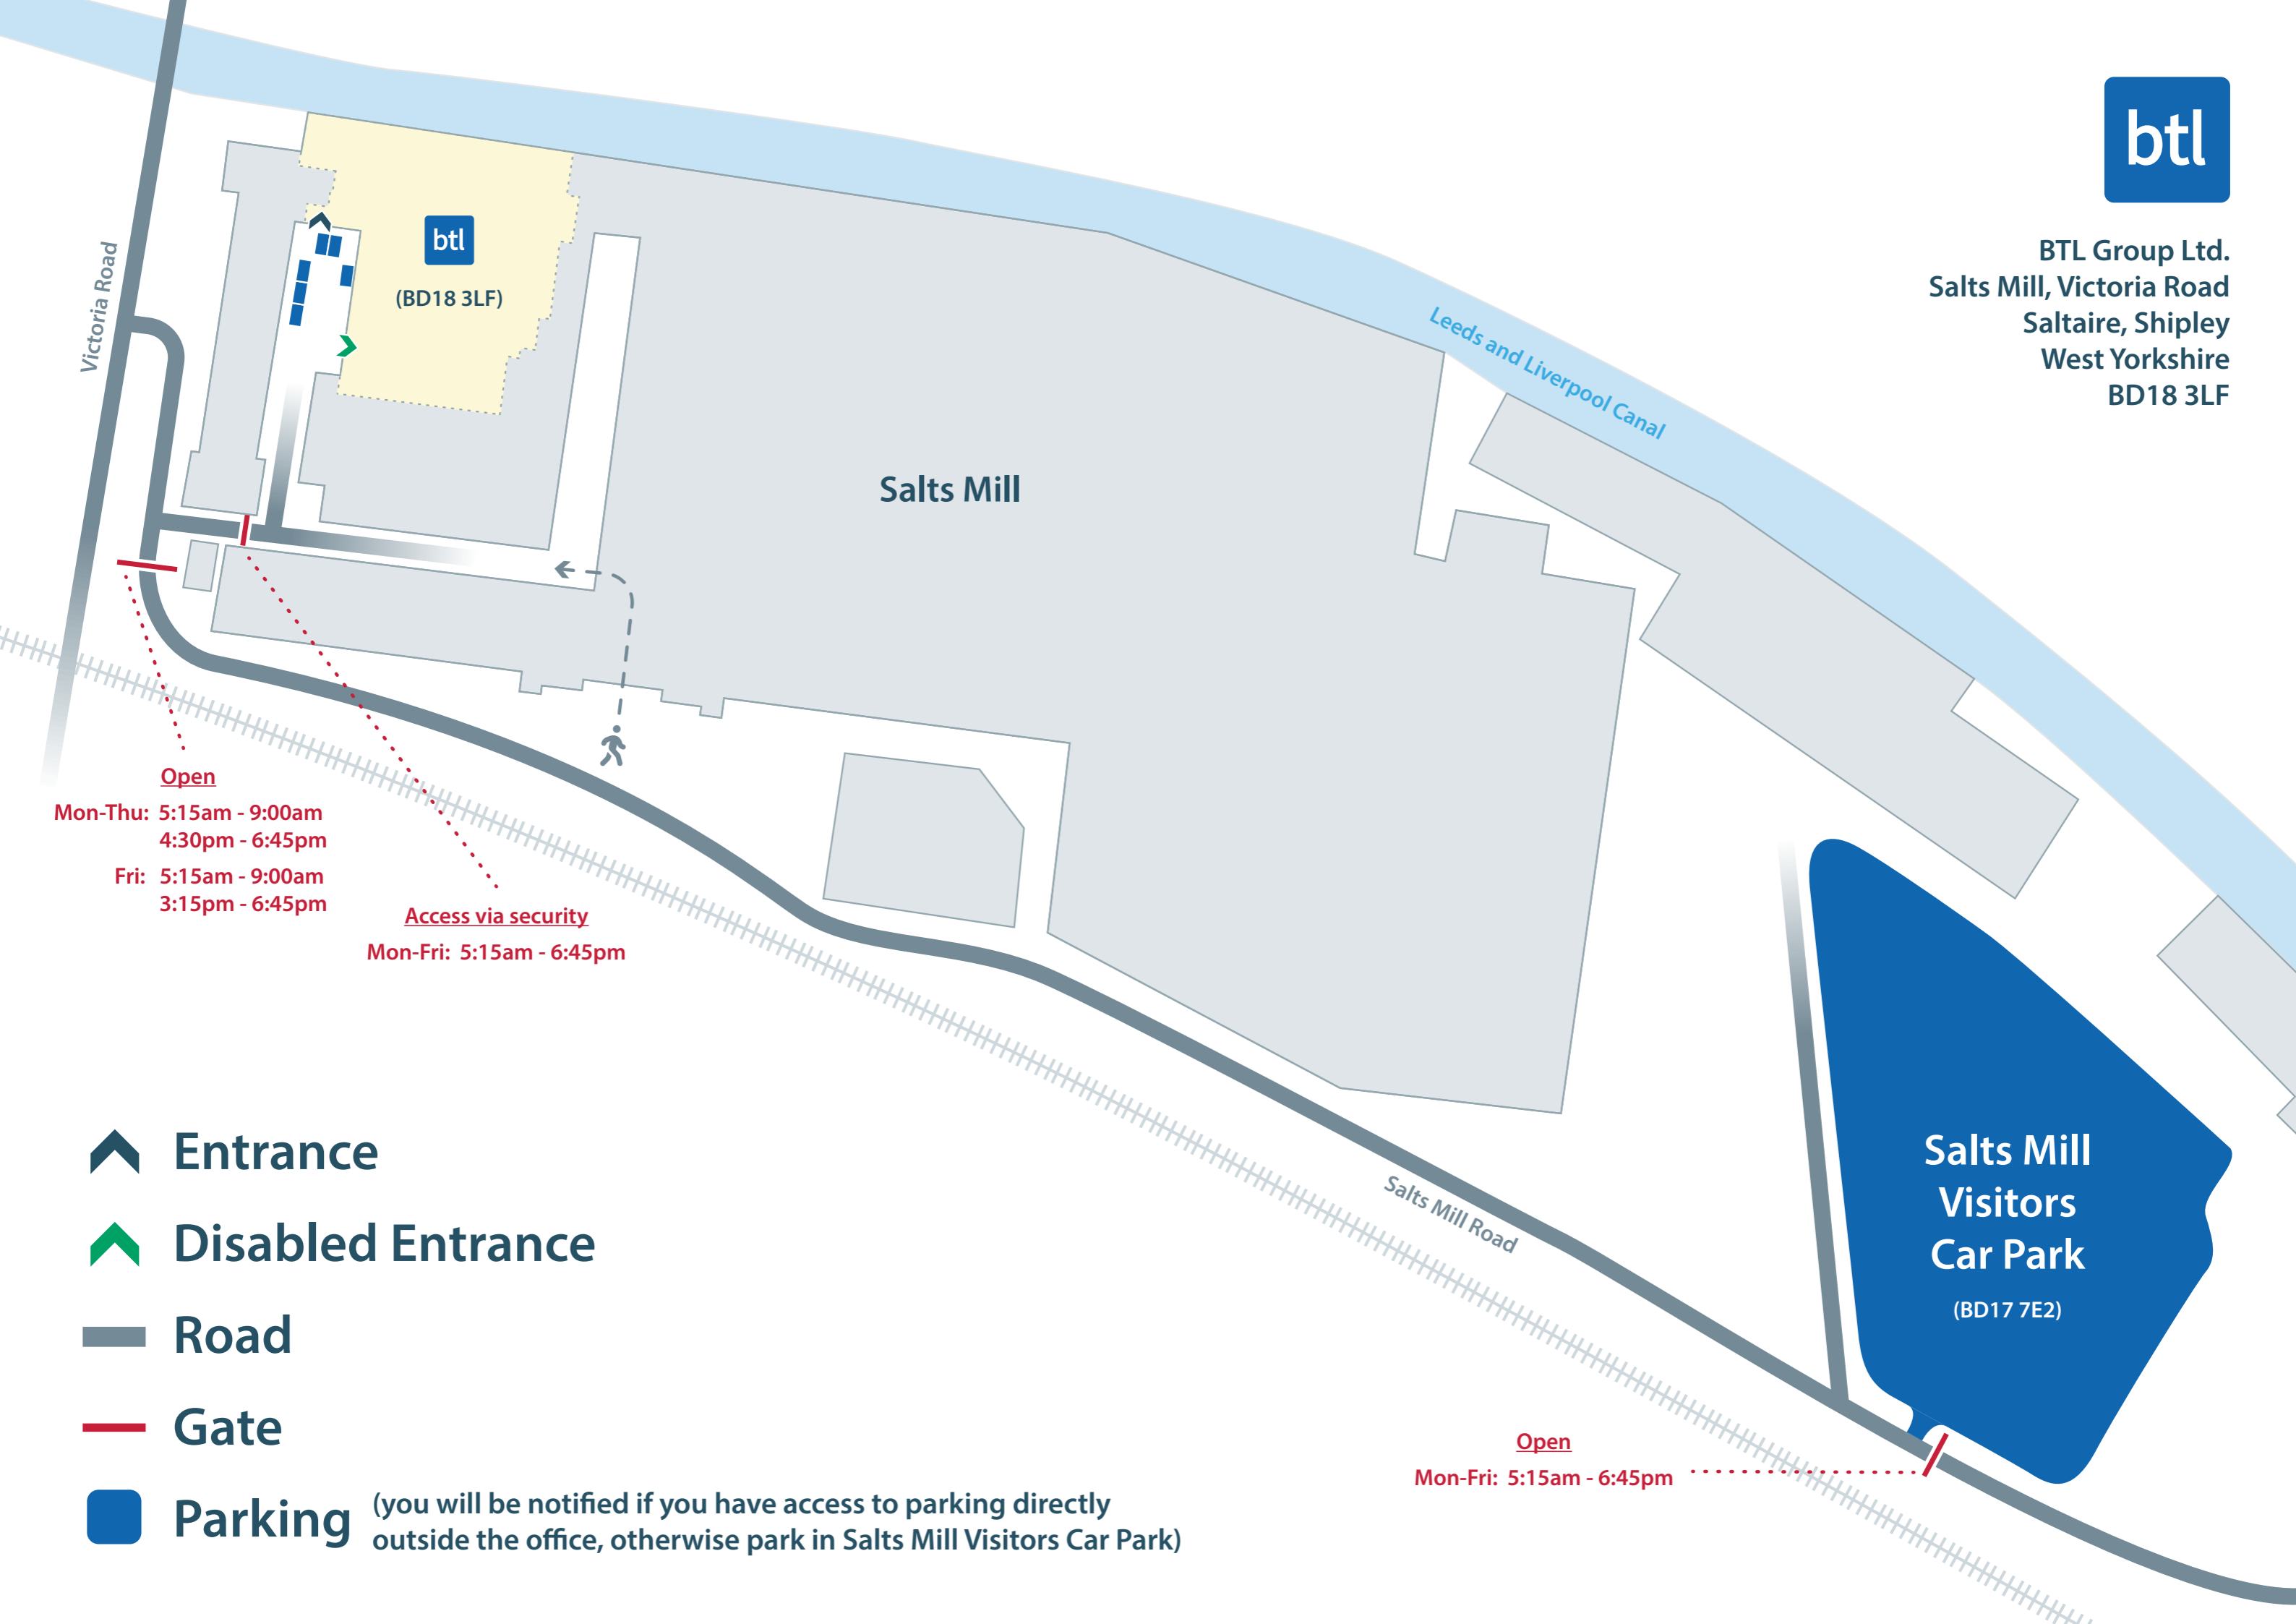

BTL Group Ltd.
 Salts Mill, Victoria Road
 Saltaire, Shipley
 West Yorkshire
 BD18 3LF

Open
 Mon-Thu: 5:15am - 9:00am
 4:30pm - 6:45pm
 Fri: 5:15am - 9:00am
 3:15pm - 6:45pm

Access via security
 Mon-Fri: 5:15am - 6:45pm

Open
 Mon-Fri: 5:15am - 6:45pm

Entrance
 Disabled Entrance

Road

Gate

Parking (you will be notified if you have access to parking directly outside the office, otherwise park in Salts Mill Visitors Car Park)